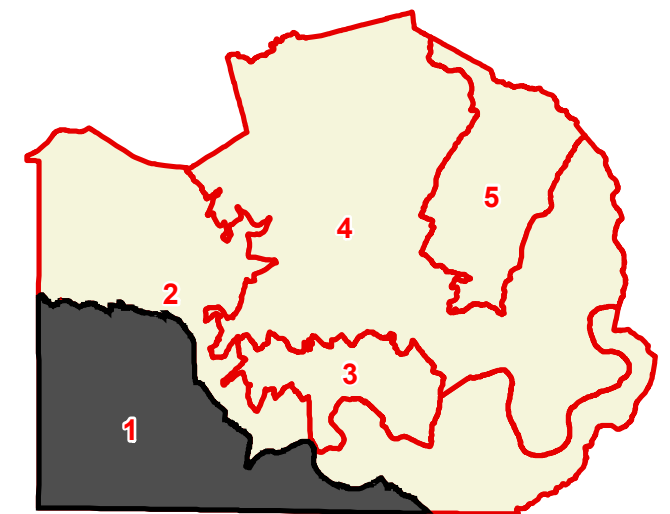

Marion County

County Commission District 1

# OF COMMISSIONERS	3
TOTAL POPULATION	5,535
DEVIATION	-232
% DEVIATION	-4%
WHITE POPULATION	4,520
% WHITE	81.7%
BLACK POPULATION	582
% BLACK	10.5%
OTHER POPULATION	433
% OTHER	7.8%
HISPANIC POPULATION	102
% HISPANIC	1.8%

-  County Commission District
-  Interstates
-  U.S. Highway
-  State Highway
-  Local Roads
-  Railroads
-  Powerline (Incomplete)
-  Stream
-  Lakes / Rivers
-  City, Town

This map is provided as a public service and is for informational purposes only. It is not an endorsement or approval by the Comptroller of the Treasury of any proposed district boundaries contained herein.
 Created On: 8/29/2022