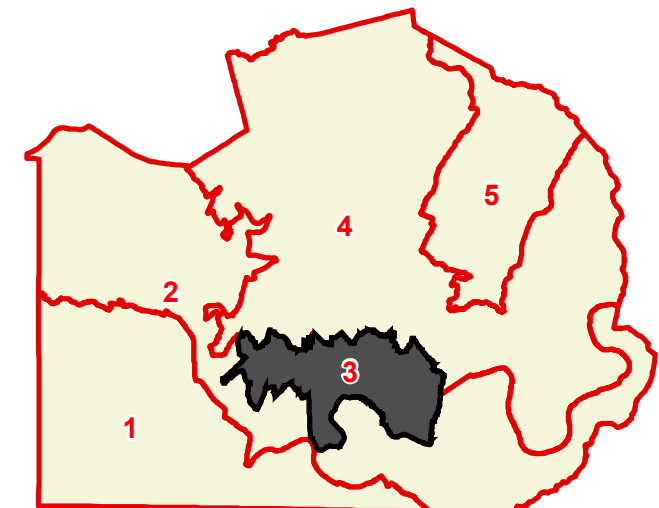

Marion County

County Commission District 3

# OF COMMISSIONERS	3
TOTAL POPULATION	6,064
DEVIATION	297
% DEVIATION	5.1%
WHITE POPULATION	5,343
% WHITE	88.1%
BLACK POPULATION	299
% BLACK	4.9%
OTHER POPULATION	422
% OTHER	7%
HISPANIC POPULATION	131
% HISPANIC	2.2%

- County Commission District
- Interstates
- U.S. Highway
- State Highway
- Local Roads
- Railroads
- Powerline (Incomplete)
- Stream
- Lakes / Rivers
- City, Town

This map is provided as a public service and is for informational purposes only. It is not an endorsement or approval by the Comptroller of the Treasury of any proposed district boundaries contained herein.
Created On: 8/29/2022