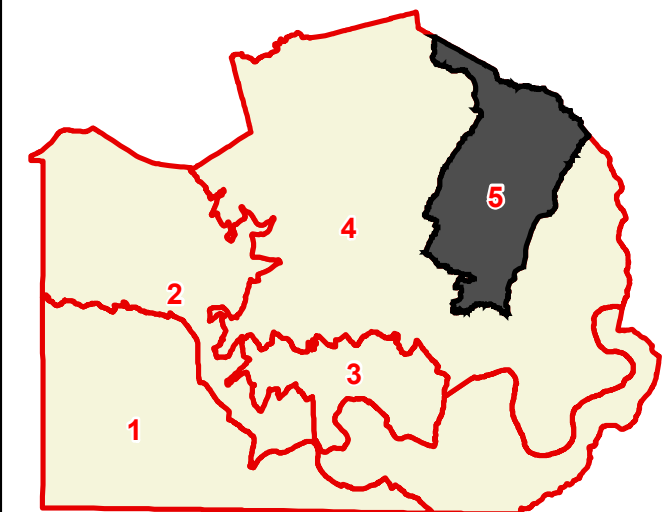

Marion County

County Commission District 5

# OF COMMISSIONERS	3
TOTAL POPULATION	5,692
DEVIATION	-75
% DEVIATION	-1.3%
WHITE POPULATION	5,321
% WHITE	93.5%
BLACK POPULATION	41
% BLACK	0.7%
OTHER POPULATION	330
% OTHER	5.8%
HISPANIC POPULATION	130
% HISPANIC	2.3%

-  County Commission District
-  Interstates
-  U.S. Highway
-  State Highway
-  Local Roads
-  Railroads
-  Powerline (Incomplete)
-  Stream
-  Lakes / Rivers
-  City, Town

This map is provided as a public service and is for informational purposes only. It is not an endorsement or approval by the Comptroller of the Treasury of any proposed district boundaries contained herein.
Created On: 8/29/2022